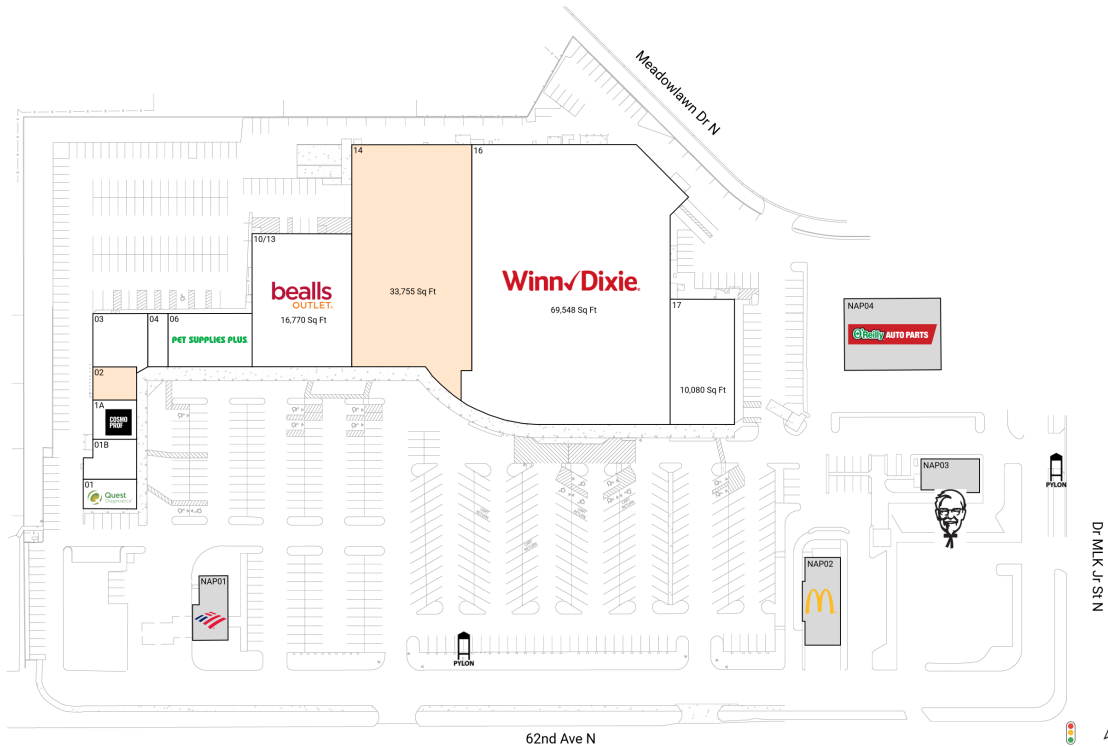

# Rutland Plaza - St. Petersburg

1049 62nd Ave. N | St. Petersburg, FL 33702

Pinellas County Tampa-St. Petersburg-Clearwater, FL 149,562 Sq Ft

27.8295, -82.6492

## Available Spaces

02 1,750 Sq Ft 360°      14 33,755 Sq Ft 360°

## Current Tenants Space size listed in square feet

01	Quest Diagnostics	2,000
01B	Ninja Academy of Martial Arts	2,459
1A	CosmoProf	2,200
03	Slizzy McGee's	3,860
04	Pure Nail Bar	1,340
06	Pet Supplies Plus	5,800
10/13	Bealls Outlet	16,770
16	Winn-Dixie	69,548
17	Big Apple Buffet	10,080
NAP01	Bank of America	0
NAP02	McDonald's	0
NAP03	KFC	0
NAP04	O'Reilly Auto Parts	0

This site plan is for illustrative and information purposes only, showing the general layout of the shopping center; and is not a legal survey. Brixmor makes no representation or warranty that the shopping center is exactly as depicted as site conditions and tenant mix are subject to change over time.